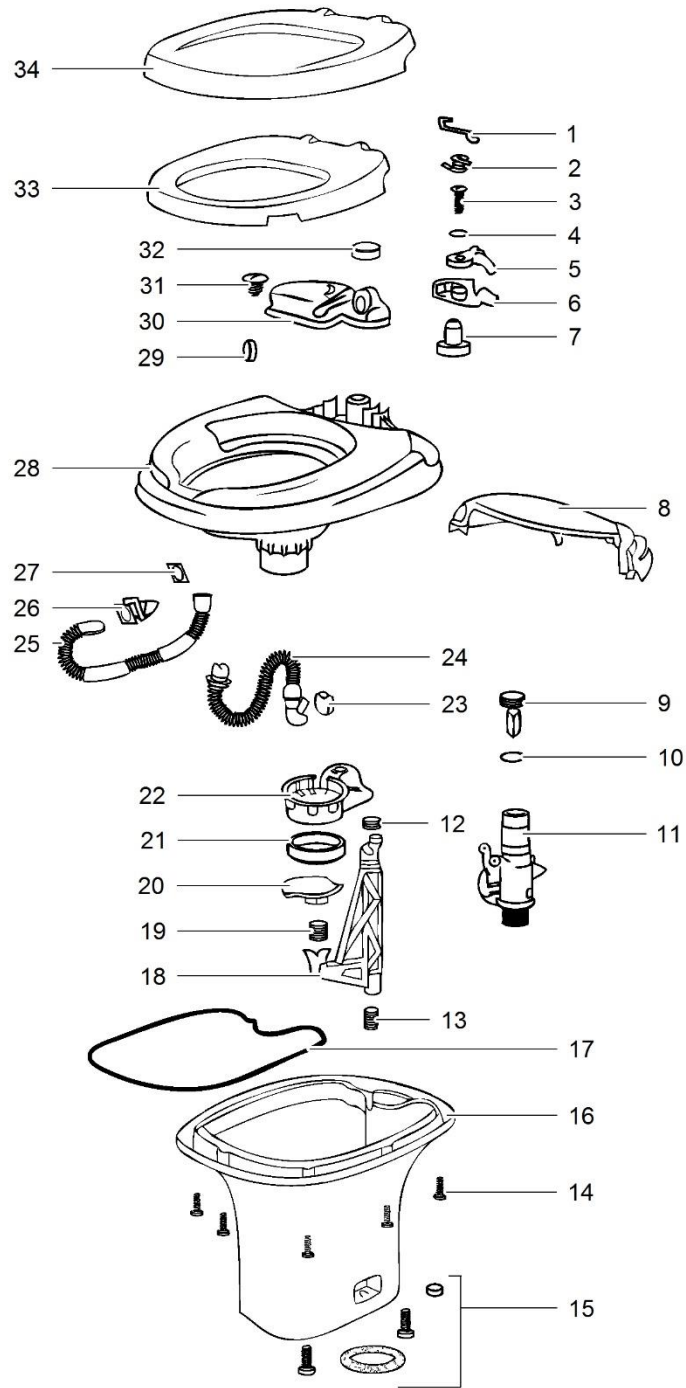

LE:1163_Aqua Magic Starlite/Galaxy_1014-V02

		Spare part number	Spare part number	Spare part number	Colours available
1	Cover parchment				
2	Seat			36768	
3	Cover ivory/tanpad				
4	Hinge pin	16183			62
5	Top hole plug				
6	Vacuum breaker				
7	Hose clamp	02504			
8	Tube				
9	Tube				
10	Ball valve			09868	
11	Closet flange seal	02125			
12	Nut	02690	08975		
13	Closet bolt	05001			
14	Screw	03994			
15	Ball valve drive arm				
16	Lock washer				
17	Base assembly nut				
18	Spring				
19	Spring				
20	Push link				
21	Drive arm				
22	Retaining ring				
23	Pedal arm				
24	Base & cover mechanism blade				
25	Screw				
26	Cotter pin				
27	Bushing				
28	Level plate				
29	Pedal arm				
30	Pedal open				
	Mechanism repair package	08368			
	Mechanism complete				
	<i>March 1985 – July 1990</i>	14622			
	<i>After July 1990</i>	24203			

For more accessories refer to page 12

		Spare part number	Spare part number	Colours available
1	Link ball valve			
2	Spring level return			
3	Screw			
4	Washer			
5	Water lever	12514		62
6	Flush lever	12515		
7	Bearing			
8	Cover mechanism			
9	Float			
10	O-ring		24846	
11	Watervalue			
12	Actuator arm seal			
13	Actuator spring	12517		
14	Screw			
15	Closet bolt package	12524		
16	Base			
17	PTI			
18	Actuator arm	12479 <i>high version</i>	12923 <i>low version</i>	
19	Blade spring			
20	Blade	12482		
21	Blade seal	12481		
22	Blade track			
23	Flapper			
24	Overflow tube			
25	Flush tube			
26	Nozzle			
27	Gasket			
28	Bowl			
29	Seal			
30	Reservoir tank			
31	Screw			
32	Retaining band			
33	Seat		24641	10, 57, 62
34	Cover			

For more accessories refer to page 12

LE:1166_Aqua Magic Bravura_05:14-V01

		Spare part number	Spare part number	Colours available
1	Cover			
2	Seat		36766	
3	Pod			
4	Water module	31113		
5	Closet flange	31115		
6	Shroud (high model)	31117		62
7	Pedal	31114		62
8	Mechanism	31111		
	Mechanism seal package	31112		
9	Water saver	31116		62