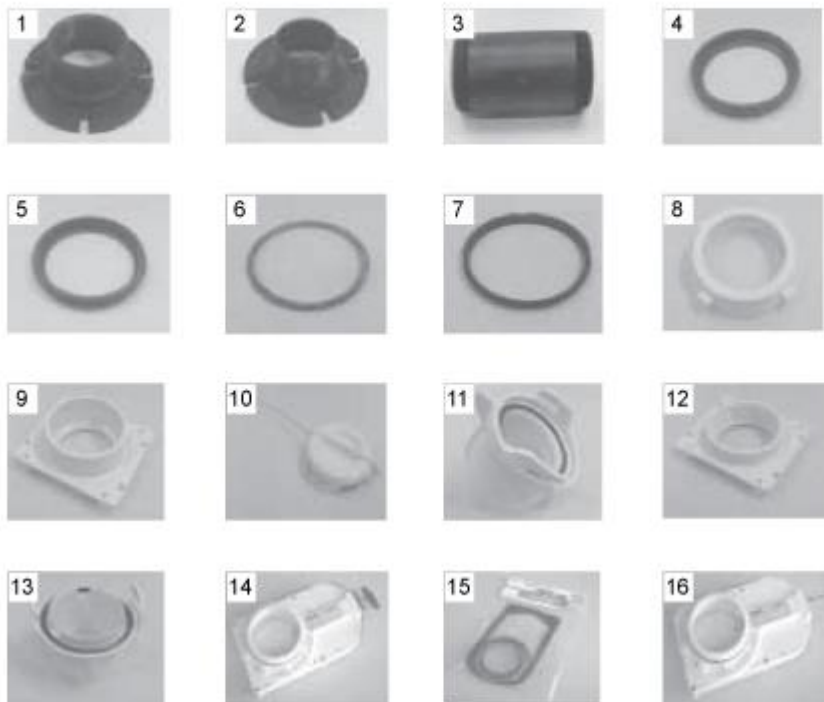

For more accessories refer to page 12

		Spare part number	Spare part number	Colours available
1	Link ball valve			
2	Spring level return			
3	Screw			
4	Washer			
5	Water lever	12514		62
6	Flush lever	12515		
7	Bearing			
8	Cover mechanism			
9	Float			
10	O-ring		24846	
11	Watervalue			
12	Actuator arm seal			
13	Actuator spring	12517		
14	Screw			
15	Closet bolt package	12524		
16	Base			
17	PTI			
18	Actuator arm	12479 <i>high version</i>	12923 <i>low version</i>	
19	Blade spring			
20	Blade	12482		
21	Blade seal	12481		
22	Blade track			
23	Flapper			
24	Overflow tube			
25	Flush tube			
26	Nozzle			
27	Gasket			
28	Bowl			
29	Seal			
30	Reservoir tank			
31	Screw			
32	Retaining band			
33	Seat		24641	10, 57, 62
34	Cover			

For more accessories refer to page 12

		Spare part number	Spare part number	Colours available
1	Seat & cover	31703		62
2	Water module	31705		
3	Hand spray kit	19289		
4	Blade seal	31708		
5	Closet bolt package	12524		
6	Nozzle	31706		

For more accessories refer to page 12

LE:1166_Aqua Magic Bravura_05:14-V01

		Spare part number	Spare part number	Colours available
1	Cover			
2	Seat		36766	
3	Pod			
4	Water module	31113		
5	Closet flange	31115		
6	Shroud (high model)	31117		62
7	Pedal	31114		62
8	Mechanism	31111		
	Mechanism seal package	31112		
9	Water saver	31116		62

For more accessories refer to page 12

		Spare part number	Spare part number	Colours available
Aqua Magic and Electra Magic				
1	Closet flange mnl	02620		
2	Closet flange vrl	02621		
3	Nipple	08648		
4	Lip seal < 30 March 2001	08308		
5	Lip seal ≥ 30 March 2001	24654		
6	Seal valve	01436		
7	Seal valve	33231		
8	Bayonet ring	01639		62
9	Adaptor bond-on	01659		62
10	Cap	01664		
11	Hose adaptor	01665		
12	Adaptor threaded	01959		62
13	Bumper hose adaptor	02593		
14	Slide ez valve	35770		
15	Slide ez valve seal package	35776		
Electra Magic				
16	Slide ez valve	35771		