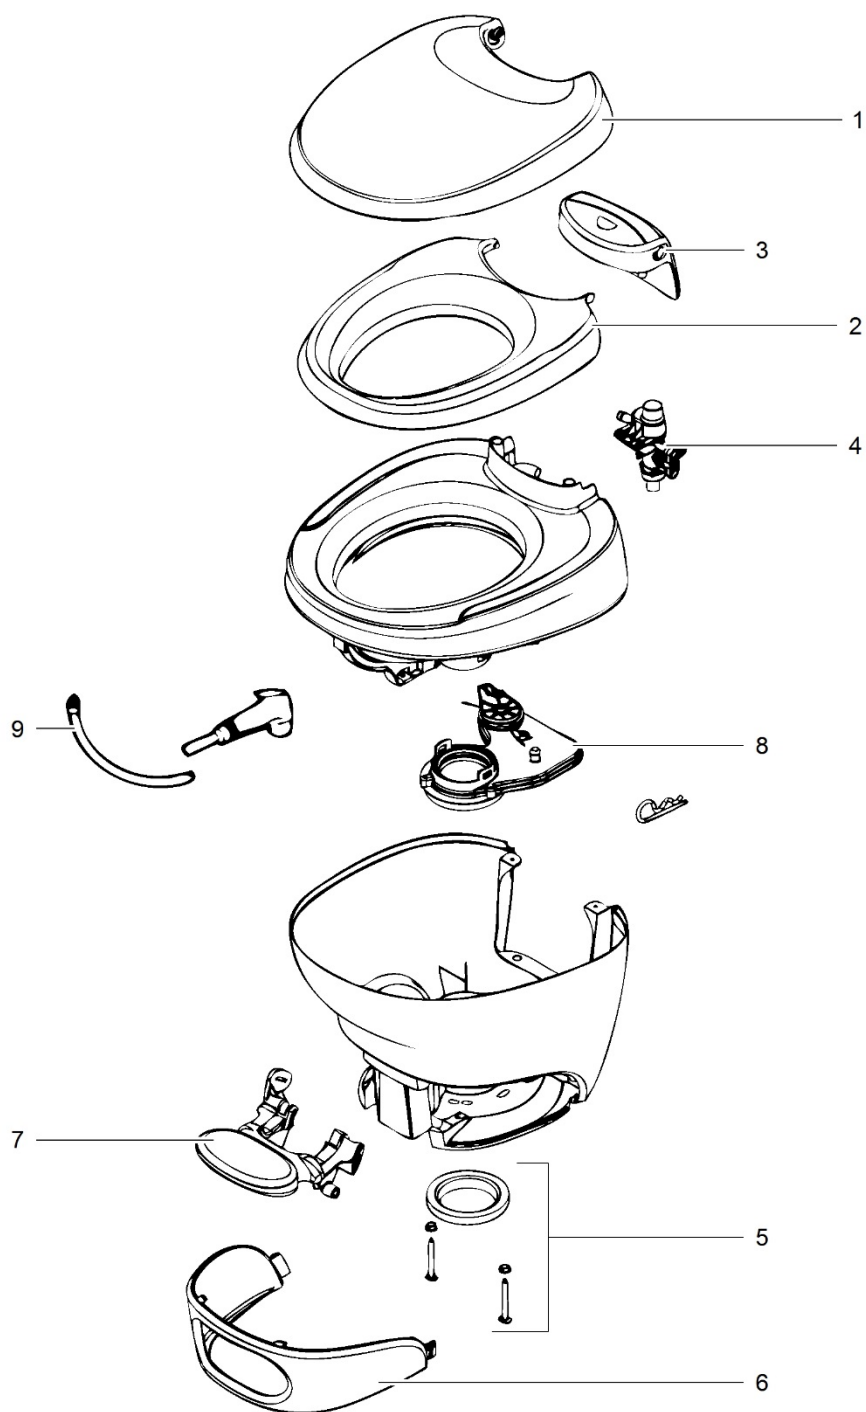

LE:1166_Aqua Magic Bravura_05:14-V01

		Spare part number	Spare part number	Colours available
1	Cover			
2	Seat		36766	
3	Pod			
4	Water module	31113		
5	Closet flange	31115		
6	Shroud (high model)	31117		62
7	Pedal	31114		62
8	Mechanism	31111		
	Mechanism seal package	31112		
9	Water saver	31116		62

For more accessories refer to page 12